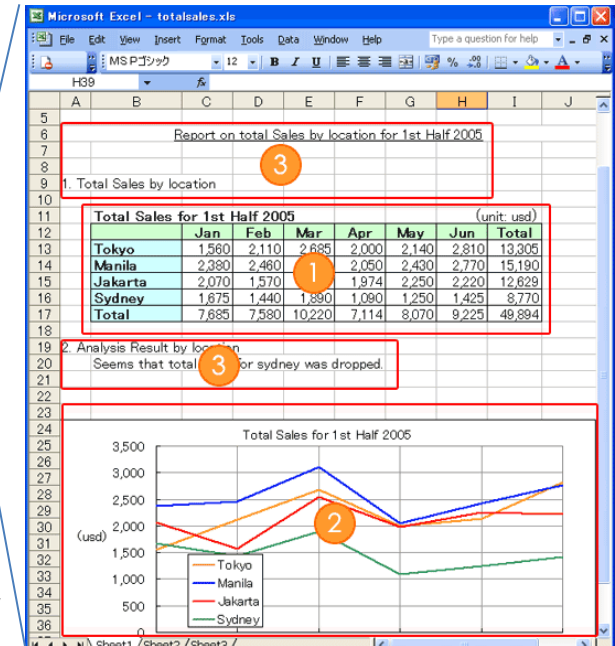

จำนวนคน

Information

เกรด

Data from salesman changed to information for executives

Sales data of each salesman have sent via internet network

Salesman send his sales data via iPhone to company server

Sales data has processed and changed to be from of graphic for the manager to decision