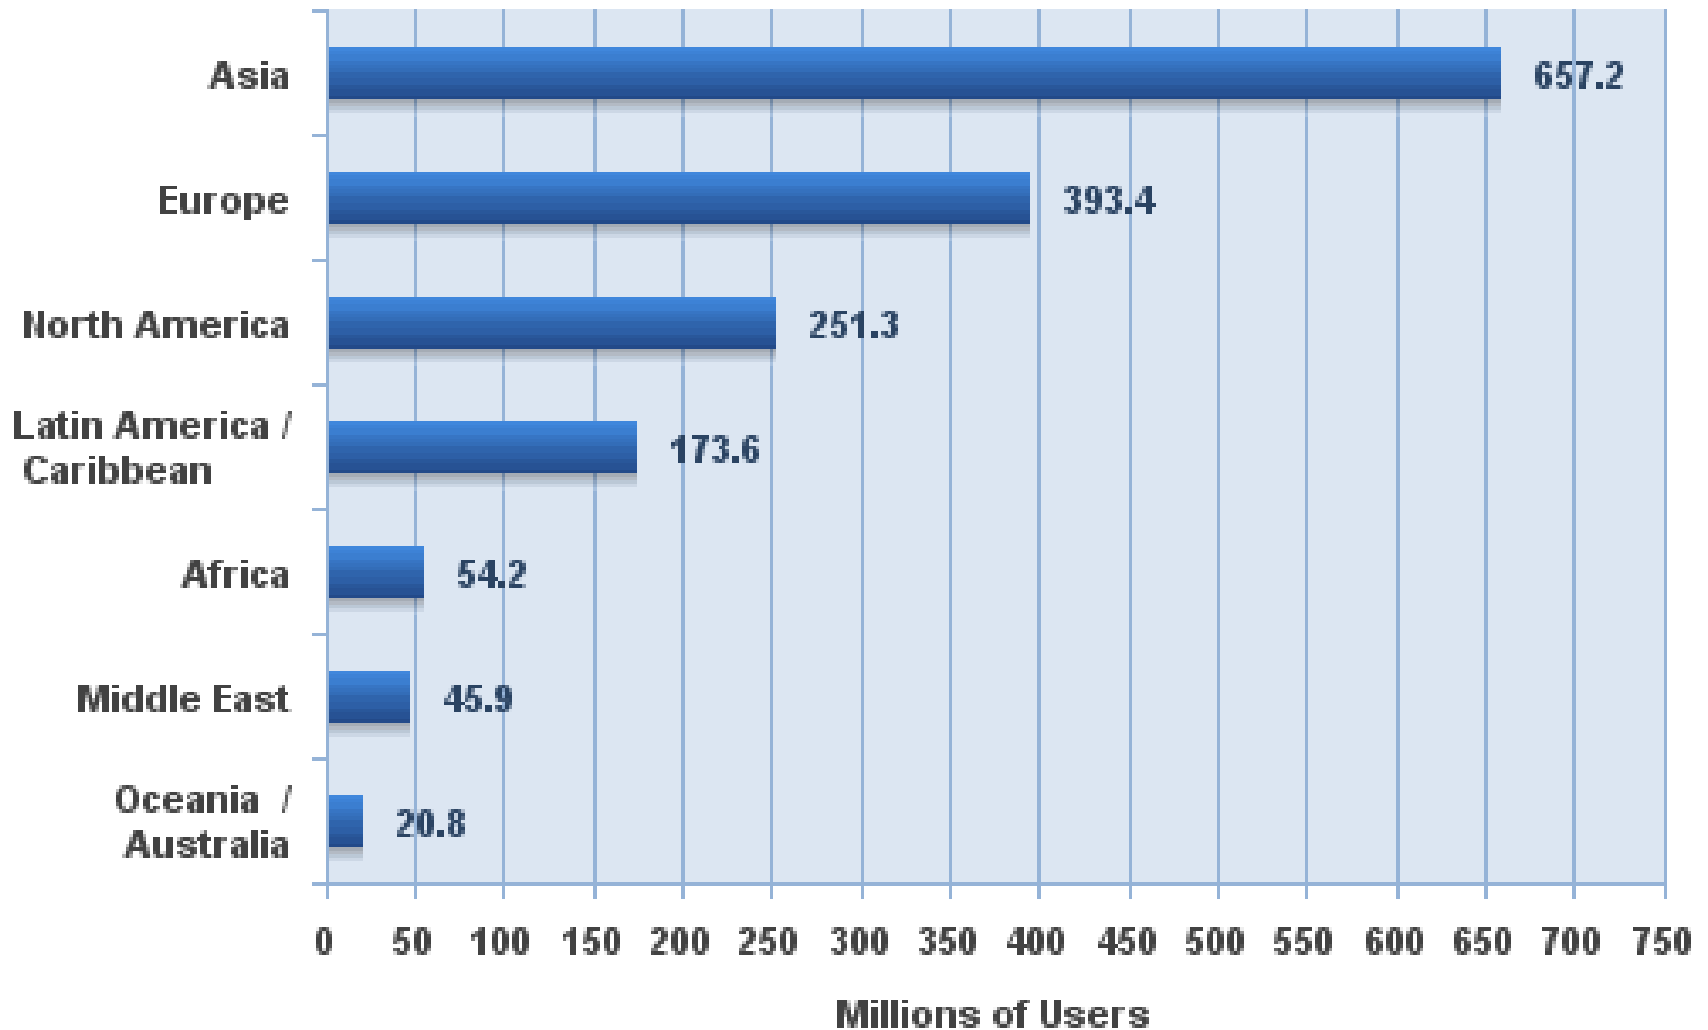

INTERNET USAGE STATISTICS

The Internet Big Picture

World Internet Users and Population Stats

WORLD INTERNET USAGE AND POPULATION STATISTICS

World Regions	Population (2008 Est.)	Internet Users Dec. 31, 2000	Internet Users Latest Data	Penetration (% Population)	Users Growth 2000-2008	Users % of Table
Africa	975,330,899	4,514,400	54,171,500	5.6 %	1,100.0 %	3.4 %
Asia	3,780,819,792	114,304,000	657,170,816	17.4 %	474.9 %	41.2 %
Europe	803,903,540	105,096,093	393,373,398	48.9 %	274.3 %	24.6 %
Middle East	196,767,614	3,284,800	45,861,346	23.3 %	1,296.2 %	2.9 %
North America	337,572,949	108,096,800	251,290,489	74.4 %	132.5 %	15.7 %
Latin America/Caribbean	581,249,892	18,068,919	173,619,140	29.9 %	860.9 %	10.9 %
Oceania / Australia	34,384,384	7,620,480	20,783,419	60.4 %	172.7 %	1.3 %
WORLD TOTAL	6,710,029,070	360,985,492	1,596,270,108	23.8 %	342.2 %	100.0 %

Internet Users in the World by Geographic Regions

Source: Internet World Stats - www.internetworldstats.com/stats.htm

Estimated Internet users are 1,596,270,108 for March 31, 2009

Copyright © 2009, Miniwatts Marketing Group